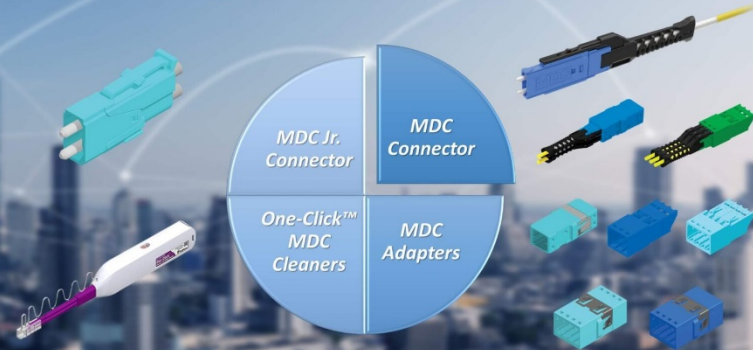

Next-generation VSFF (Very Small Form Factor) MDC/MMC Connector

3x Cabling Port Density over Duplex LC/MPO Connectors.

MDC Connector Solutions

Duplex optical connector solutions with proven 1.25mm ferrule technology and 3x fiber cabling density over duplex LC connectors.

MMC Connector

3x cabling port density with backward and forward compatibility over the MPO format.

MMC Connector Solutions

Multi-fiber optical connector solutions with proven MT-16 mechanical and fiber alignment structure and 3x cabling port density with backward and forward compatibility over the MPO format.