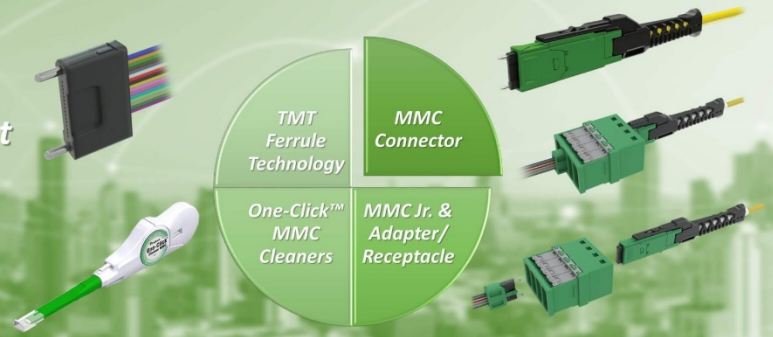

Next-generation VSFF (Very Small Form Factor) MDC/MMC Connector

3x Cabling Port Density over Duplex LC/MPO Connectors.

MDC Connector Solutions

Duplex optical connector solutions with proven 1.25mm ferrule technology and 3x fiber cabling density over duplex LC connectors.

MMC Connector

3x cabling port density with backward and forward compatibility over the MPO format.

MMC Connector Solutions

Multi-fiber optical connector solutions with proven MT-16 mechanical and fiber alignment structure and 3x cabling port density with backward and forward compatibility over the MPO format.