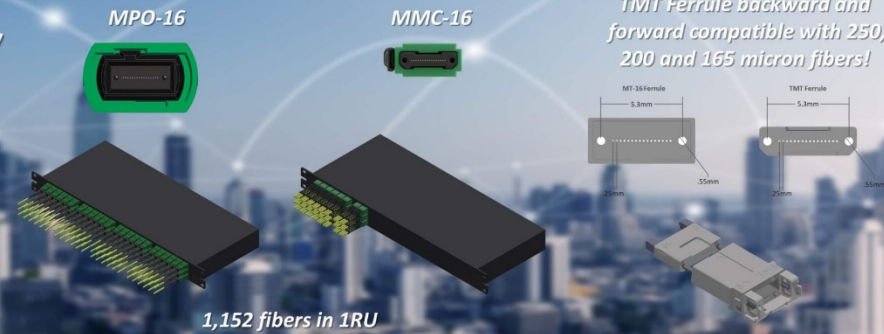

Next-generation VSFF (Very Small Form Factor) MDC/MMC Connector

3x Cabling Port Density over Duplex LC/MPO Connectors.

MDC Connector Solutions

Duplex optical connector solutions with proven 1.25mm ferrule technology and 3x fiber cabling density over duplex LC connectors.

MMC Connector

3x cabling port density with backward and forward compatibility over the MPO format.

MMC Connector Solutions

Multi-fiber optical connector solutions with proven MT-16 mechanical and fiber alignment structure and 3x cabling port density with backward and forward compatibility over the MPO format.